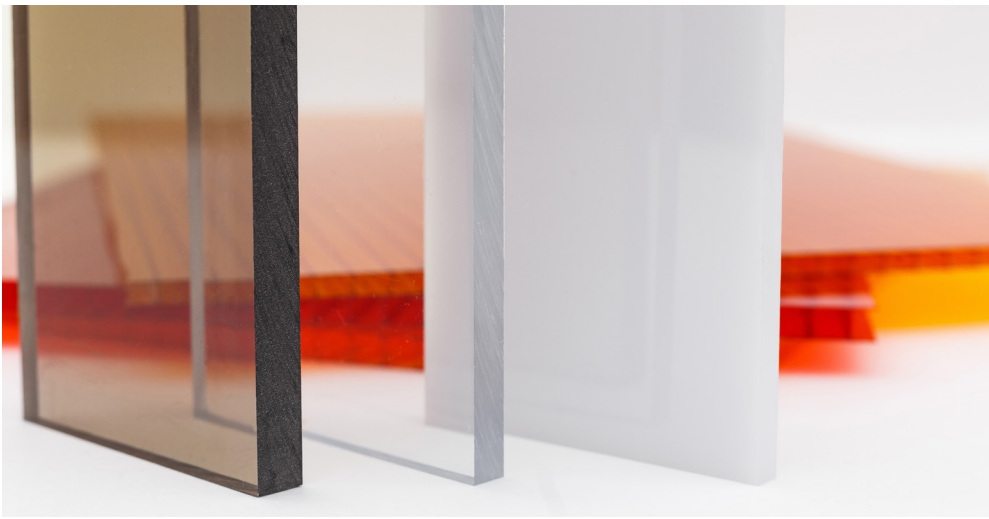

CLEAR ACRYLIC SHEETS

Light transmission, hard wearing and weather resistant. Used for POS & fabricated applications.

CLEAR POLYSTYRENE SHEETS FROM 8FT X4FT

Economical, cost effective glazing and fabrication material. Suitable for glazing and the fabrication of personal protection equipment such as clear protection screens.

PERSPEX EXTRUDED ACRYLIC CLEAR

Lighter and stronger than glass of the same thickness. Suitable for indoor and display uses - for external uses, we usually recommend perspex sheets.

SUNLITE MULTIWALL POLYCARBONATE SHEET

Multiwall polycarbonate sheets are lightweight and impact resistant and provide superior thermal insulation. High light transmission makes SUNLITE ideal for varied roofing, wall cladding, and glazing applications.

ALUMINIUM COMPOSITE SHEET FROM 8FT X 4FT

Light, rigid fabrication grade aluminium composite sheet. Aluminium composite sheet surface is coated on one side with a high resistance polyester.

PVC WALL CLADDING SYSTEMS PRIME HYGIENIC & PRO HYGIENIC