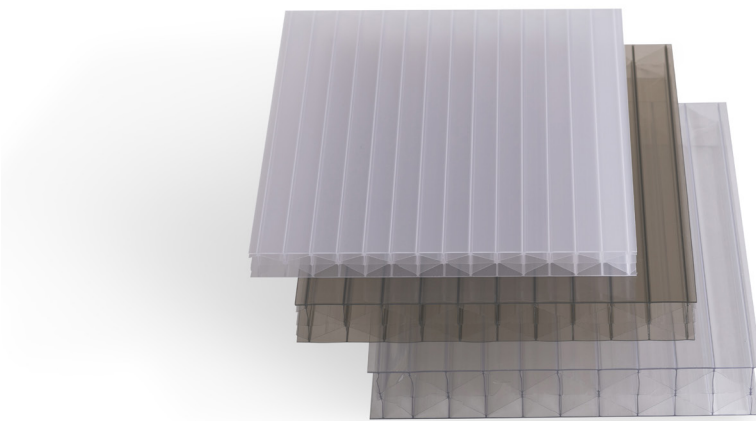

CLEAR ACRYLIC SHEETS

Light transmission, hard wearing and weather resistant. Used for POS & fabricated applications.

CLEAR POLYSTYRENE SHEETS FROM 8FT X4FT

Economical, cost effective glazing and fabrication material. Suitable for glazing and the fabrication of personal protection equipment such as clear protection screens.

PERSPEX EXTRUDED ACRYLIC CLEAR

Lighter and stronger than glass of the same thickness. Suitable for indoor and display uses - for external uses, we usually recommend perspex sheets.

SUNLITE MULTIWALL POLYCARBONATE SHEET

Multiwall polycarbonate sheets are lightweight and impact resistant and provide superior thermal insulation. High light transmission makes SUNLITE ideal for varied roofing, wall cladding, and glazing applications.

ALUMINIUM COMPOSITE SHEET FROM 8FT X 4FT

Light, rigid fabrication grade aluminium composite sheet. Aluminium composite sheet surface is coated on one side with a high resistance polyester.

PVC WALL CLADDING SYSTEMS PRIME HYGIENIC & PRO HYGIENIC