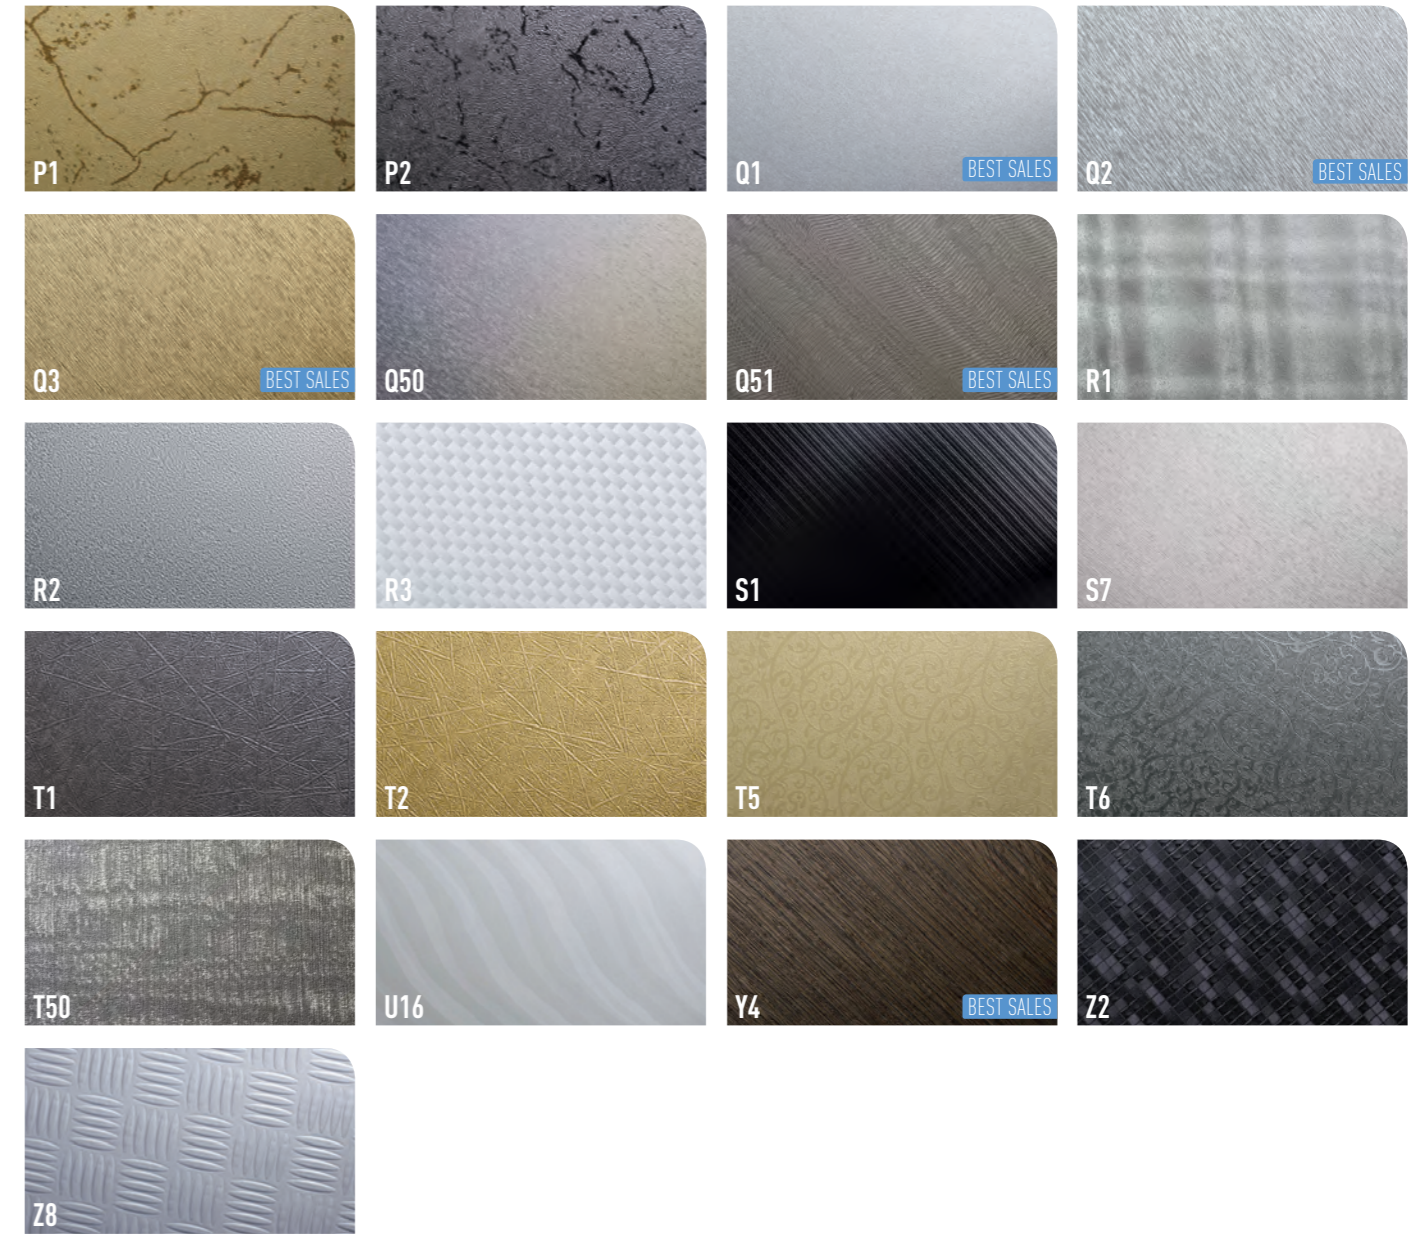

METALLIC

MÉTALLISÉS - METALLISCH - METALIZADOS - METALLI