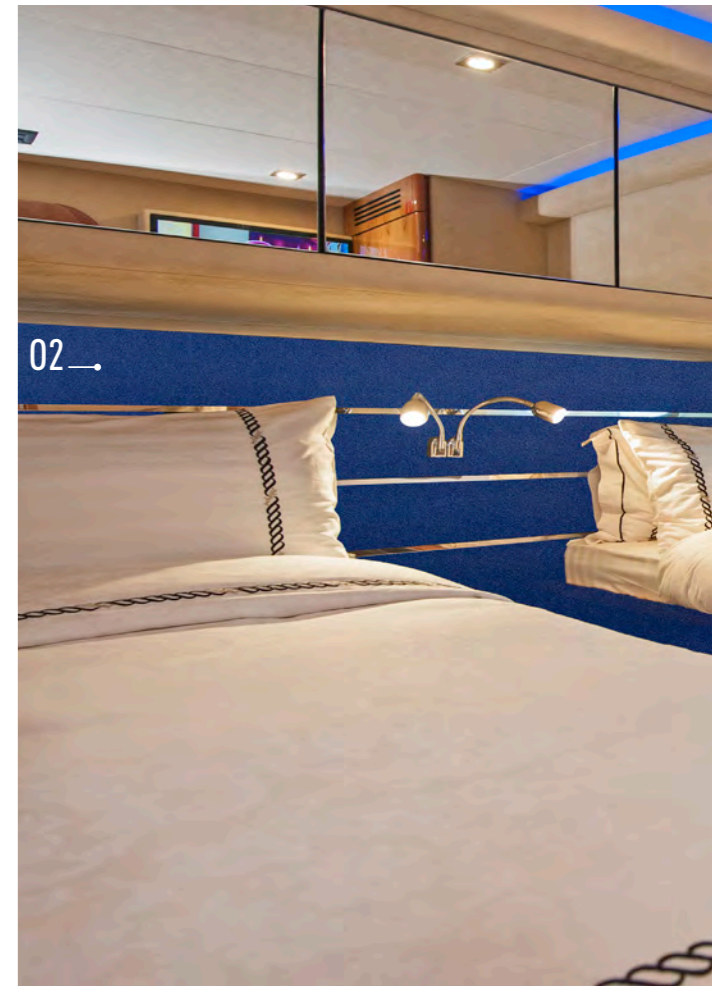

02

BOAT - ITALY
1 boat - 1000+m²

02 - SOLID COLOURS

J3 - SOLID COLOURS

B1 - WOOD