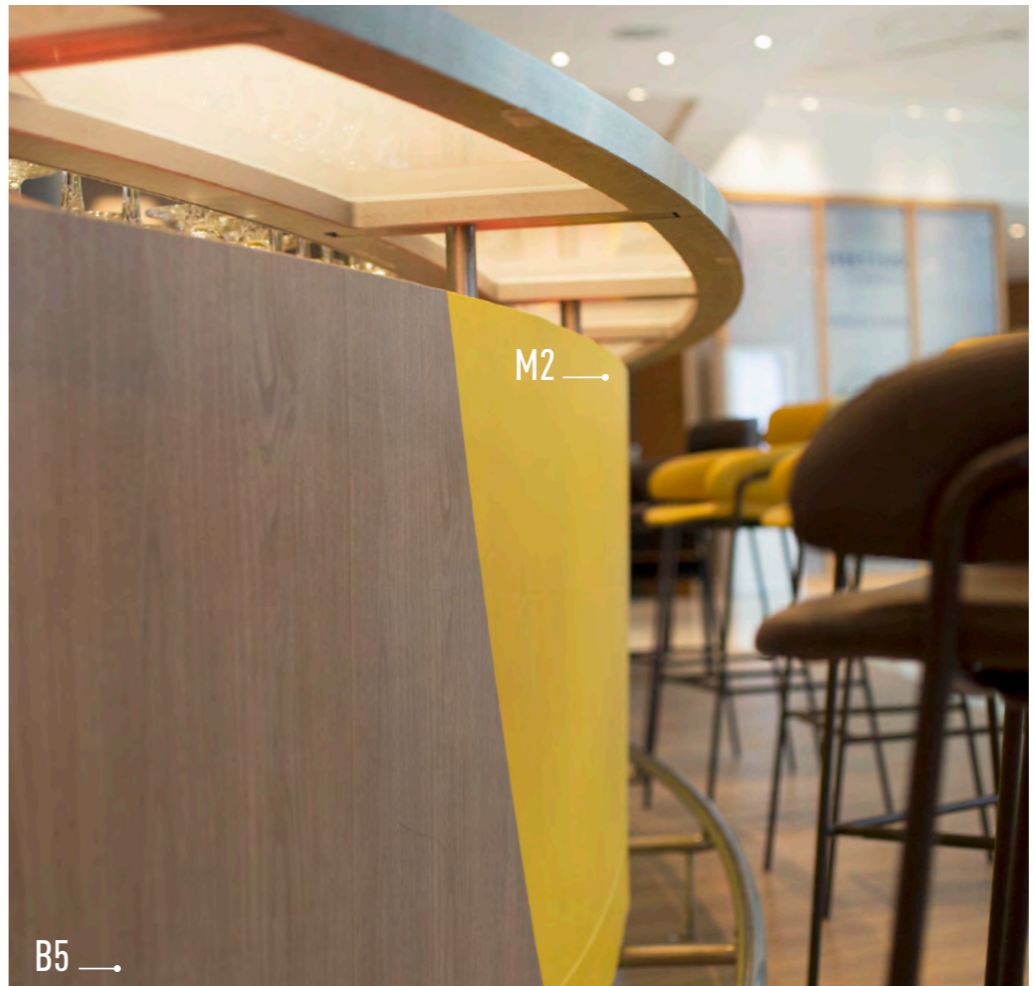

B5 - WOOD

M2 - SOLID COLOURS