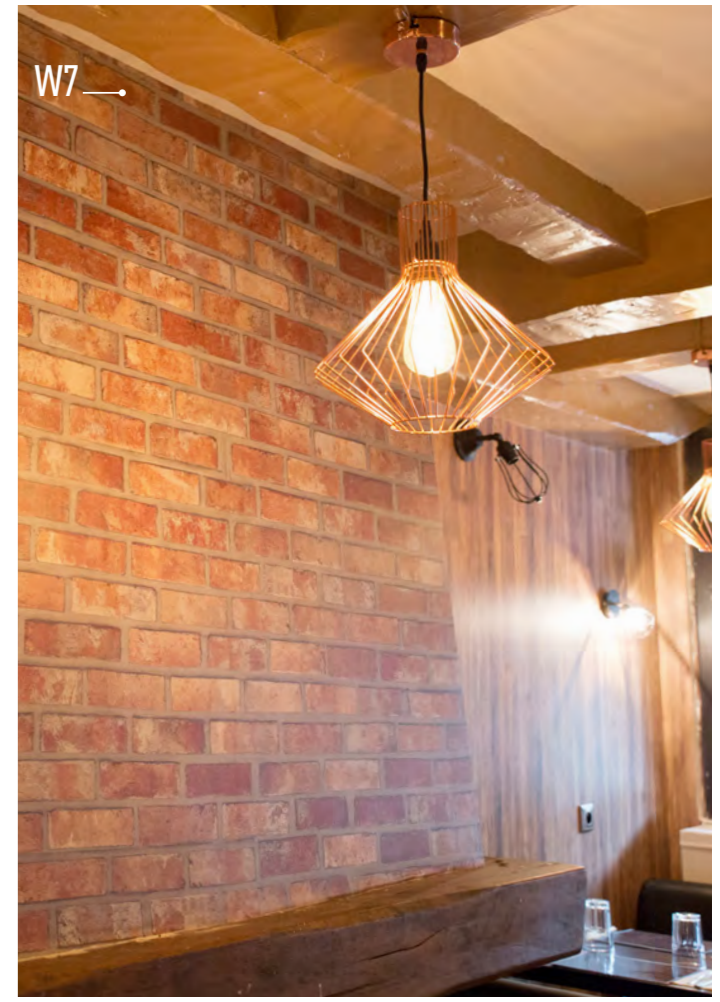

W7

ALAMBRA - PARIS - FRANCE
1 restaurant - 150m²

W7 - NATURAL STONE

H4 - WOOD